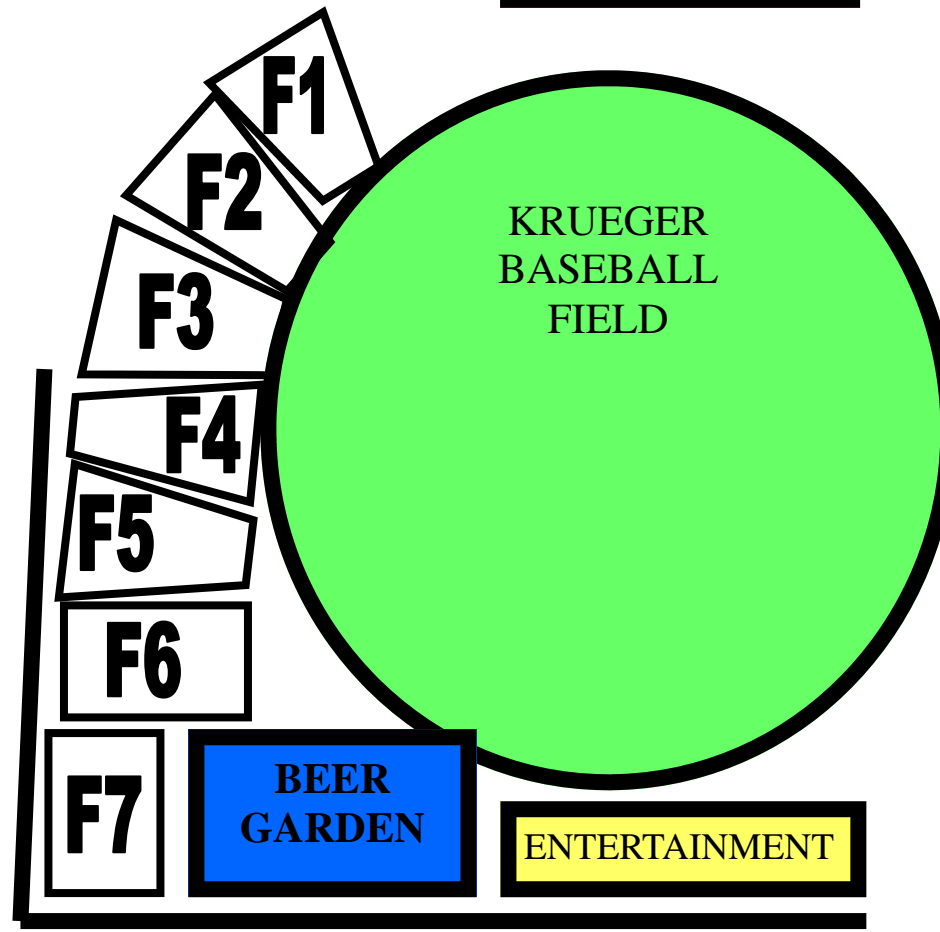

OUTSIDE BOOTH EXHIBITS

OUTSIDE BOOTHS
\$125 approx. 25 x 25

MIDWAY

**4-H
FOOD STAND**

**LIONS
BINGO**

F17 F16

F9 F8

**CHILDREN'S
BARN**

FIRE LANE

BATHROOMS

F10 F11 F12

MAIN EXHIBIT BUILDING

F13 F14 F15

PARK